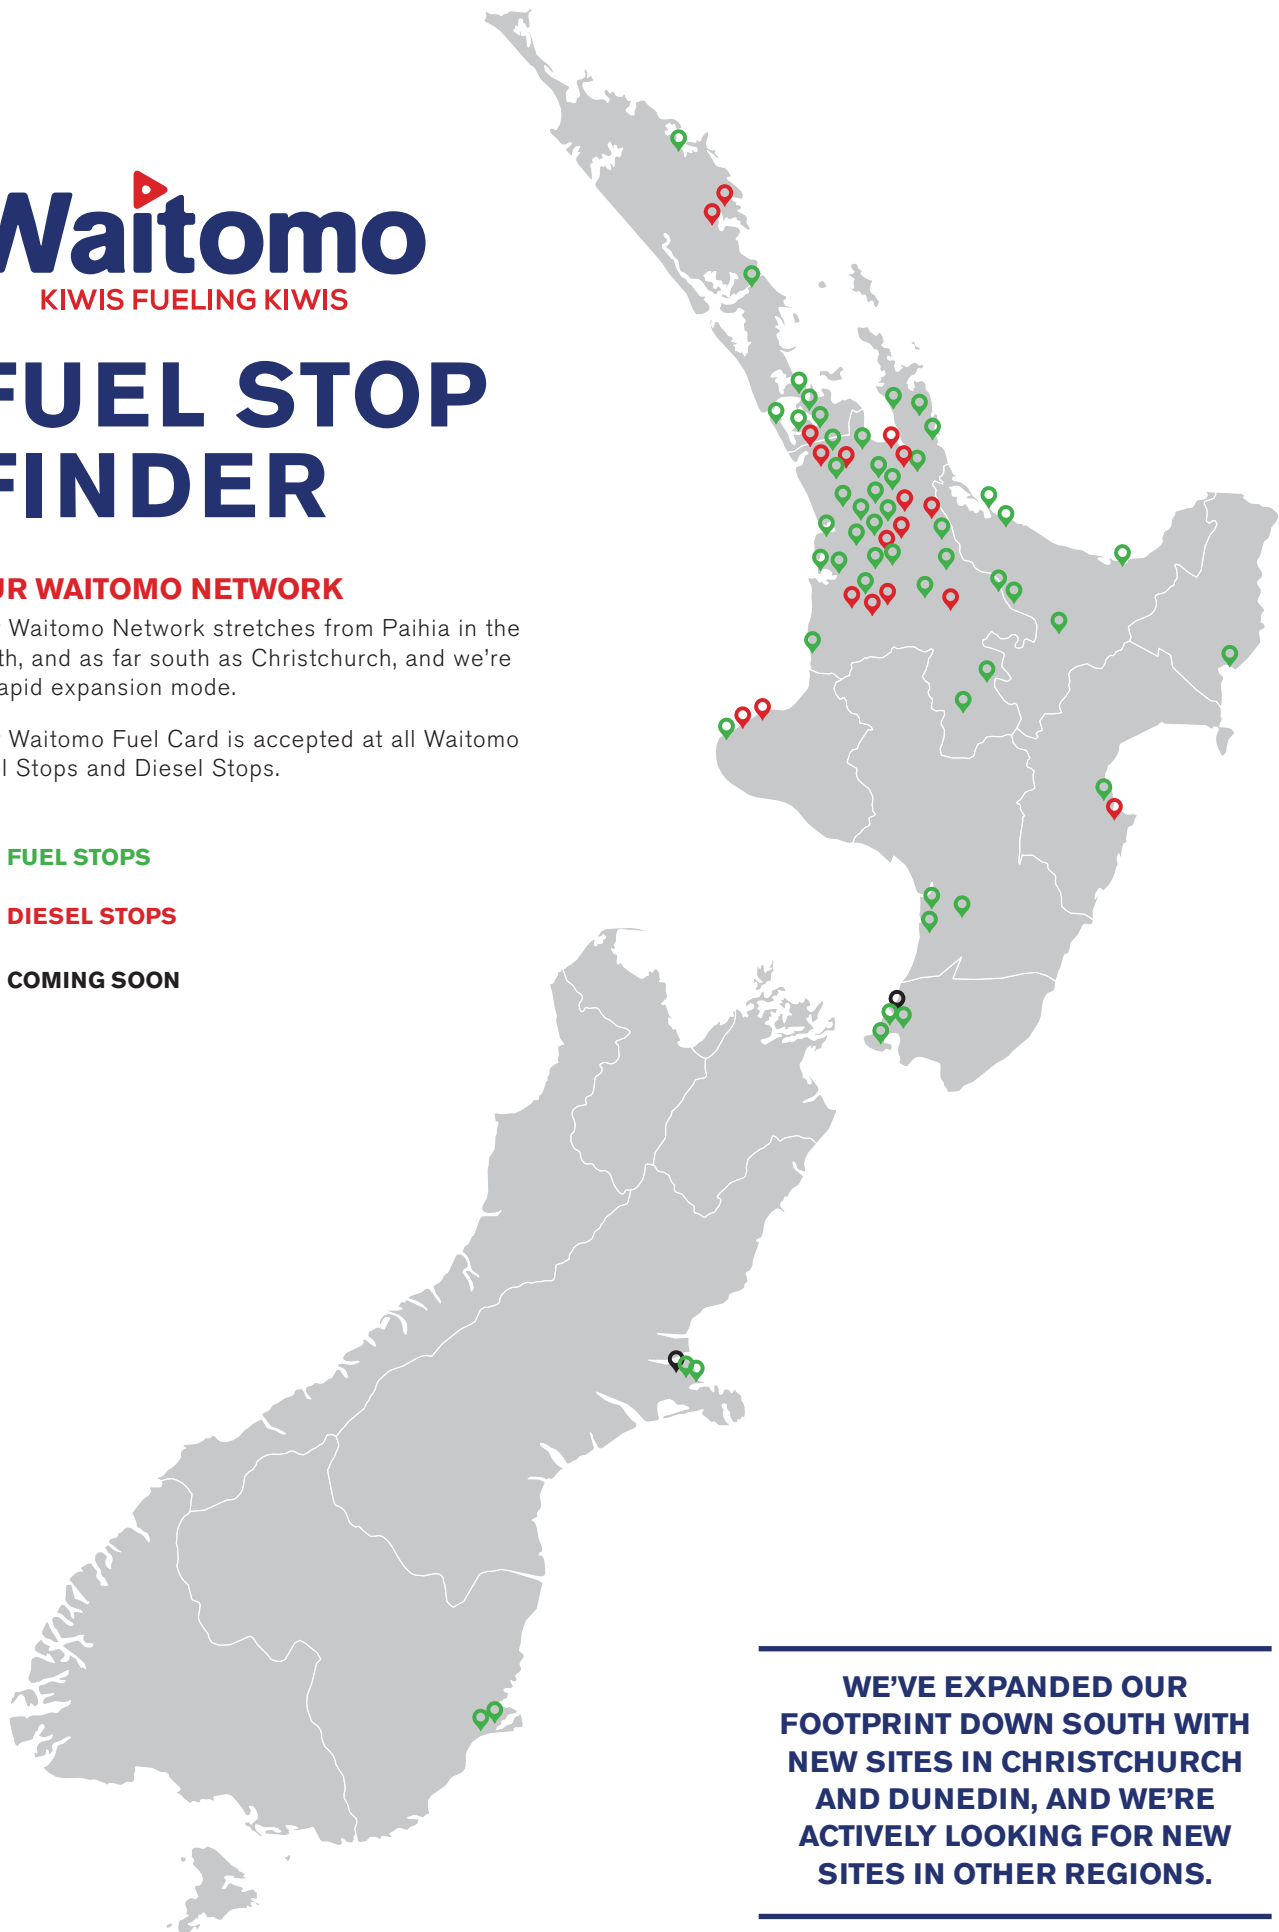

# FUEL STOP FINDER

## OUR WAITOMO NETWORK

Our Waitomo Network stretches from Paihia in the north, and as far south as Christchurch, and we're in rapid expansion mode.

Our Waitomo Fuel Card is accepted at all Waitomo Fuel Stops and Diesel Stops.

-  **FUEL STOPS**
-  **DIESEL STOPS**
-  **COMING SOON**

---

**WE'VE EXPANDED OUR FOOTPRINT DOWN SOUTH WITH NEW SITES IN CHRISTCHURCH AND DUNEDIN, AND WE'RE ACTIVELY LOOKING FOR NEW SITES IN OTHER REGIONS.**

Upper Hutt

1066 Fergusson Drive

24 hours

91/95/Diesel/GoClear

Waitomo/EFTPOS/Credit/  
Amex/CardSmart/Farm Source

HF

Outlet City Tawa

26-28 Main Road