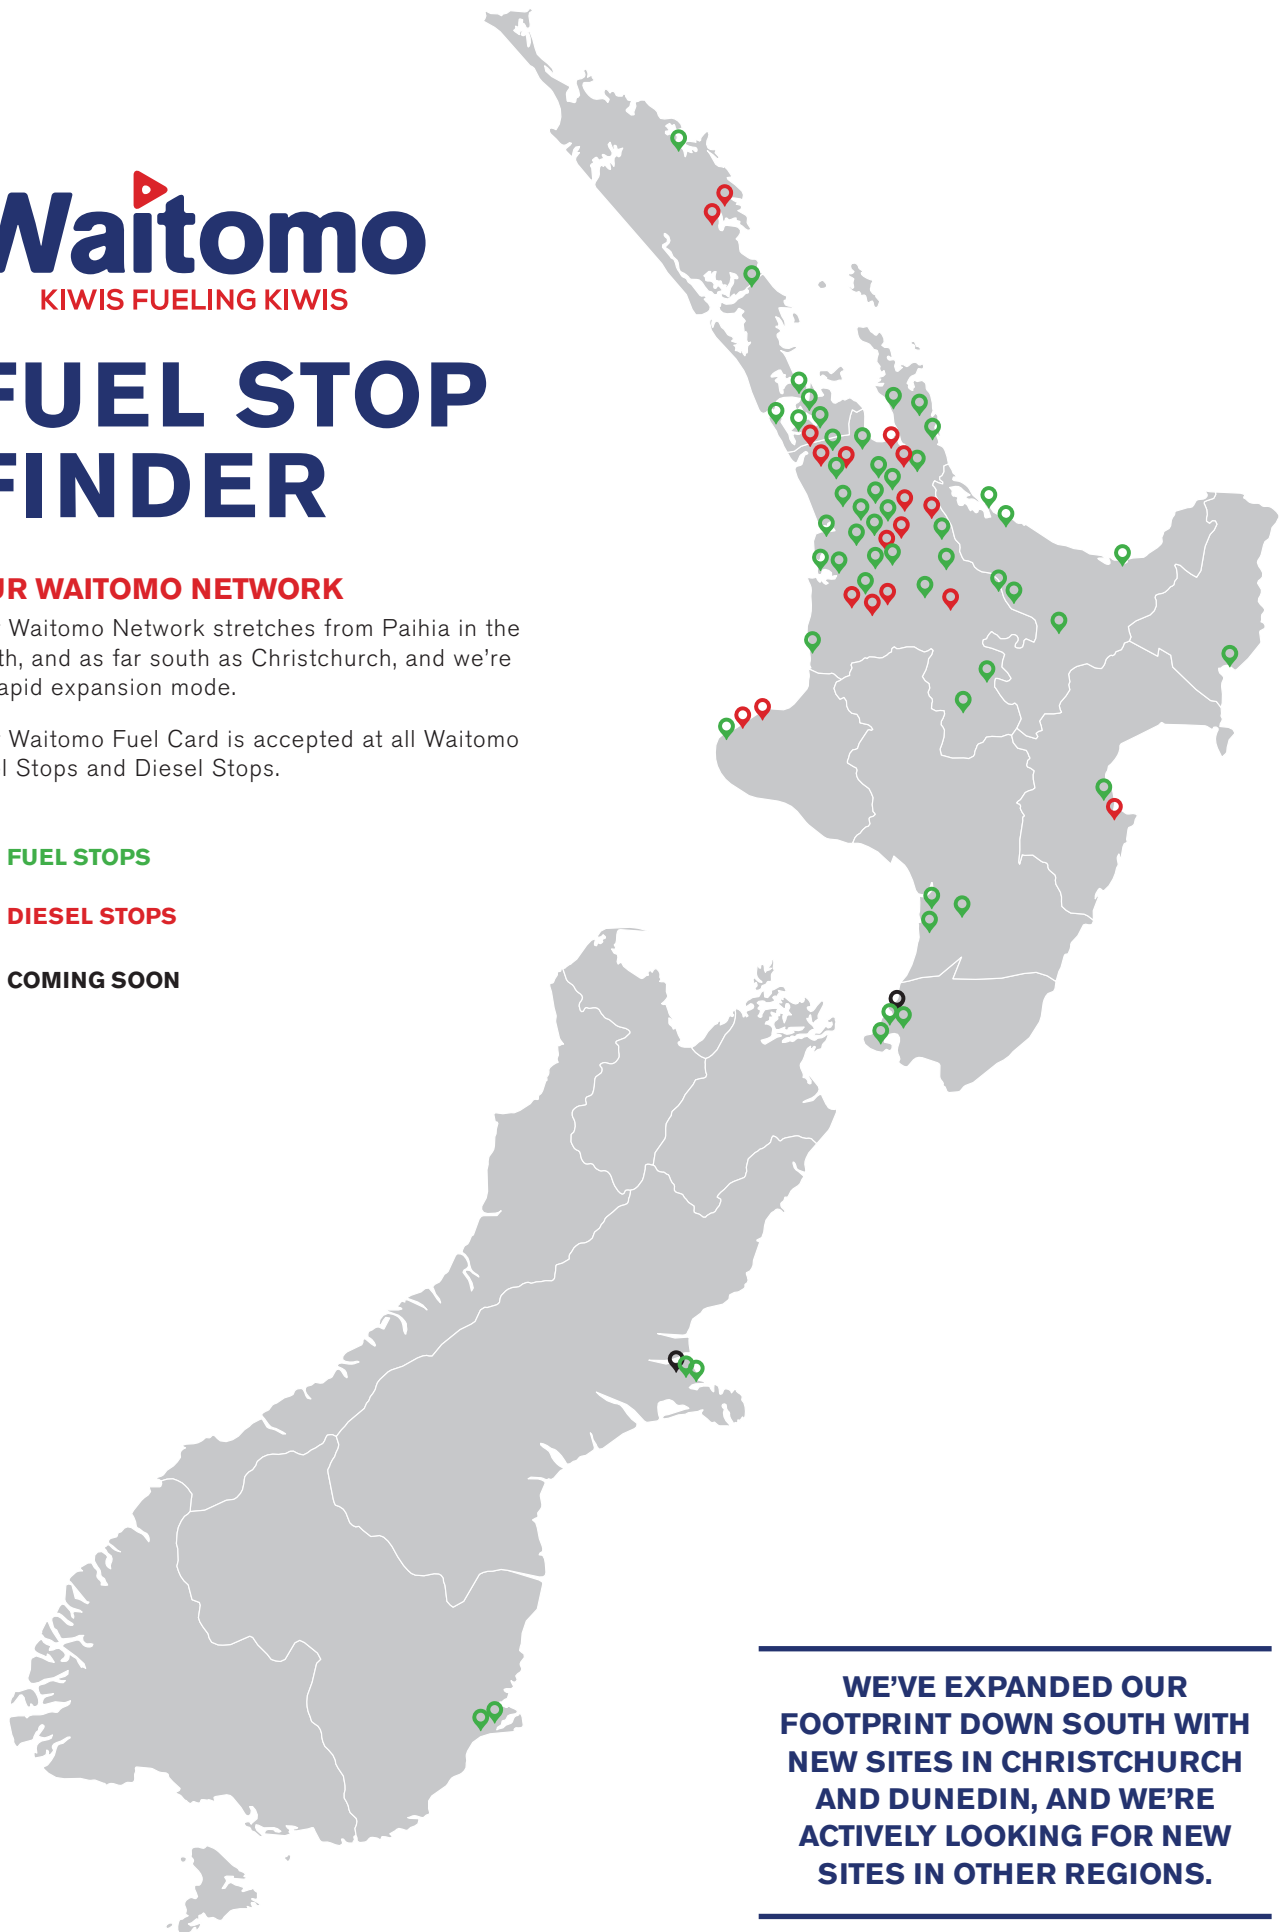

# FUEL STOP FINDER

## OUR WAITOMO NETWORK

Our Waitomo Network stretches from Paihia in the north, and as far south as Christchurch, and we're in rapid expansion mode.

Our Waitomo Fuel Card is accepted at all Waitomo Fuel Stops and Diesel Stops.

-  **FUEL STOPS**
-  **DIESEL STOPS**
-  **COMING SOON**

---

**WE'VE EXPANDED OUR FOOTPRINT DOWN SOUTH WITH NEW SITES IN CHRISTCHURCH AND DUNEDIN, AND WE'RE ACTIVELY LOOKING FOR NEW SITES IN OTHER REGIONS.**

Outlet City Tawa	26-28 Main Road	24 hours	91/95/Diesel	Waitomo/EFTPOS/Credit/ Amex/CardSmart/Farm Source	
------------------	-----------------	----------	--------------	------------------------------------------------------	--