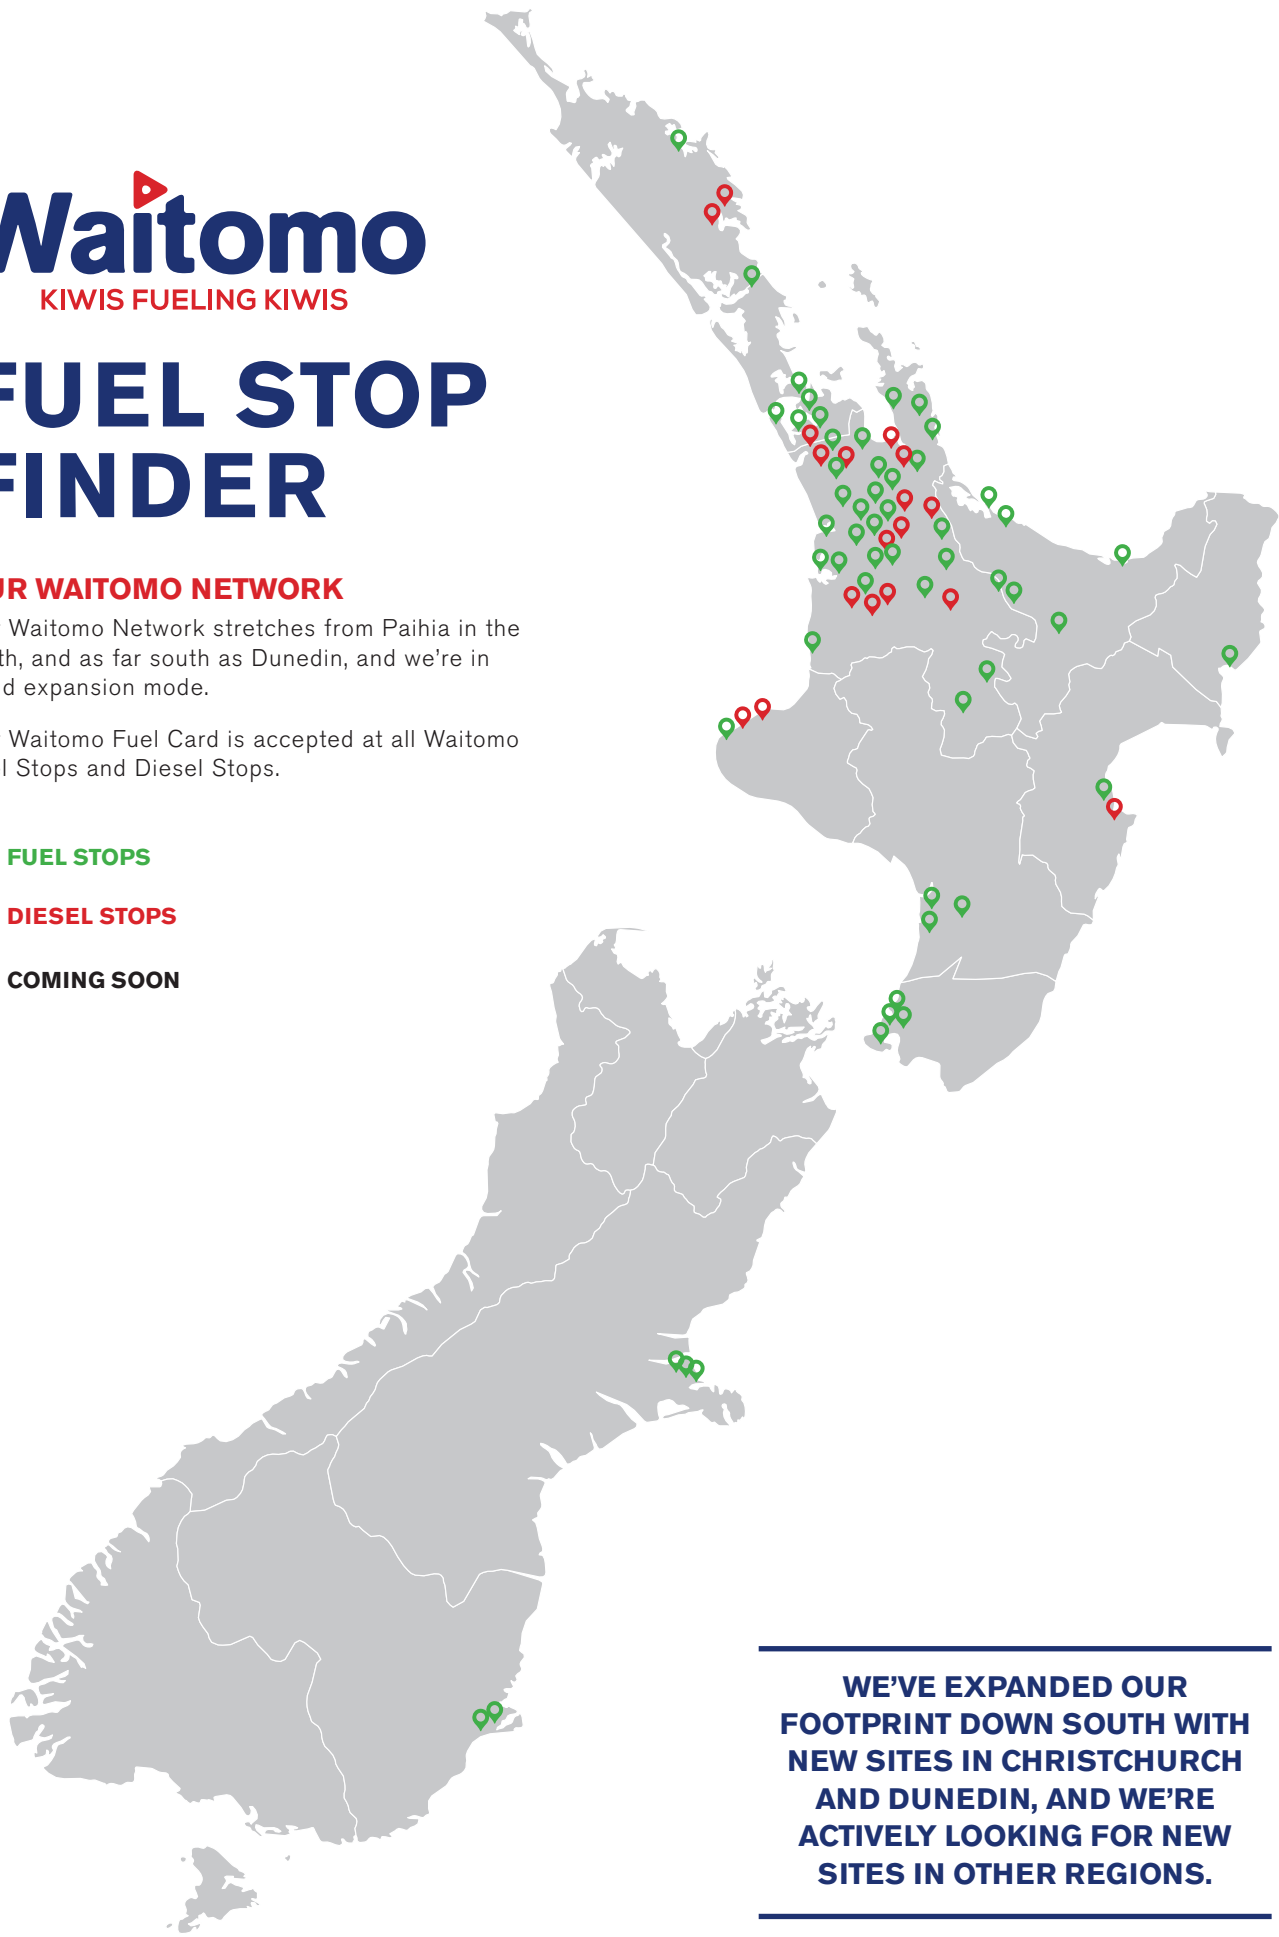

# FUEL STOP FINDER

## OUR WAITOMO NETWORK

Our Waitomo Network stretches from Paihia in the north, and as far south as Dunedin, and we're in rapid expansion mode.

Our Waitomo Fuel Card is accepted at all Waitomo Fuel Stops and Diesel Stops.

-  **FUEL STOPS**
-  **DIESEL STOPS**
-  **COMING SOON**

---

**WE'VE EXPANDED OUR FOOTPRINT DOWN SOUTH WITH NEW SITES IN CHRISTCHURCH AND DUNEDIN, AND WE'RE ACTIVELY LOOKING FOR NEW SITES IN OTHER REGIONS.**

LOCATION

HOUR

FUEL TYPES

CARD ACCEPTED

FACILITIES

**WELLINGTON**

Johnsonville	2 Ohariu Road	Trading hours	91/95/Diesel	Waitomo/EFTPOS/Credit/ Amex/CardSmart/Farm Source	
Outlet City Tawa	26-28 Main Road	24 hours	91/95/Diesel	Waitomo/EFTPOS/Credit/ Amex/CardSmart/Farm Source	
Tinakori	24-26 Hutt Road	24 hours	91/95/Diesel	Waitomo/EFTPOS/Credit/ Amex/CardSmart/Farm Source	
Upper Hutt	1066 Fergusson Drive	24 hours	91/95/Diesel/GoClear	Waitomo/EFTPOS/Credit/ Amex/CardSmart/Farm Source	HF