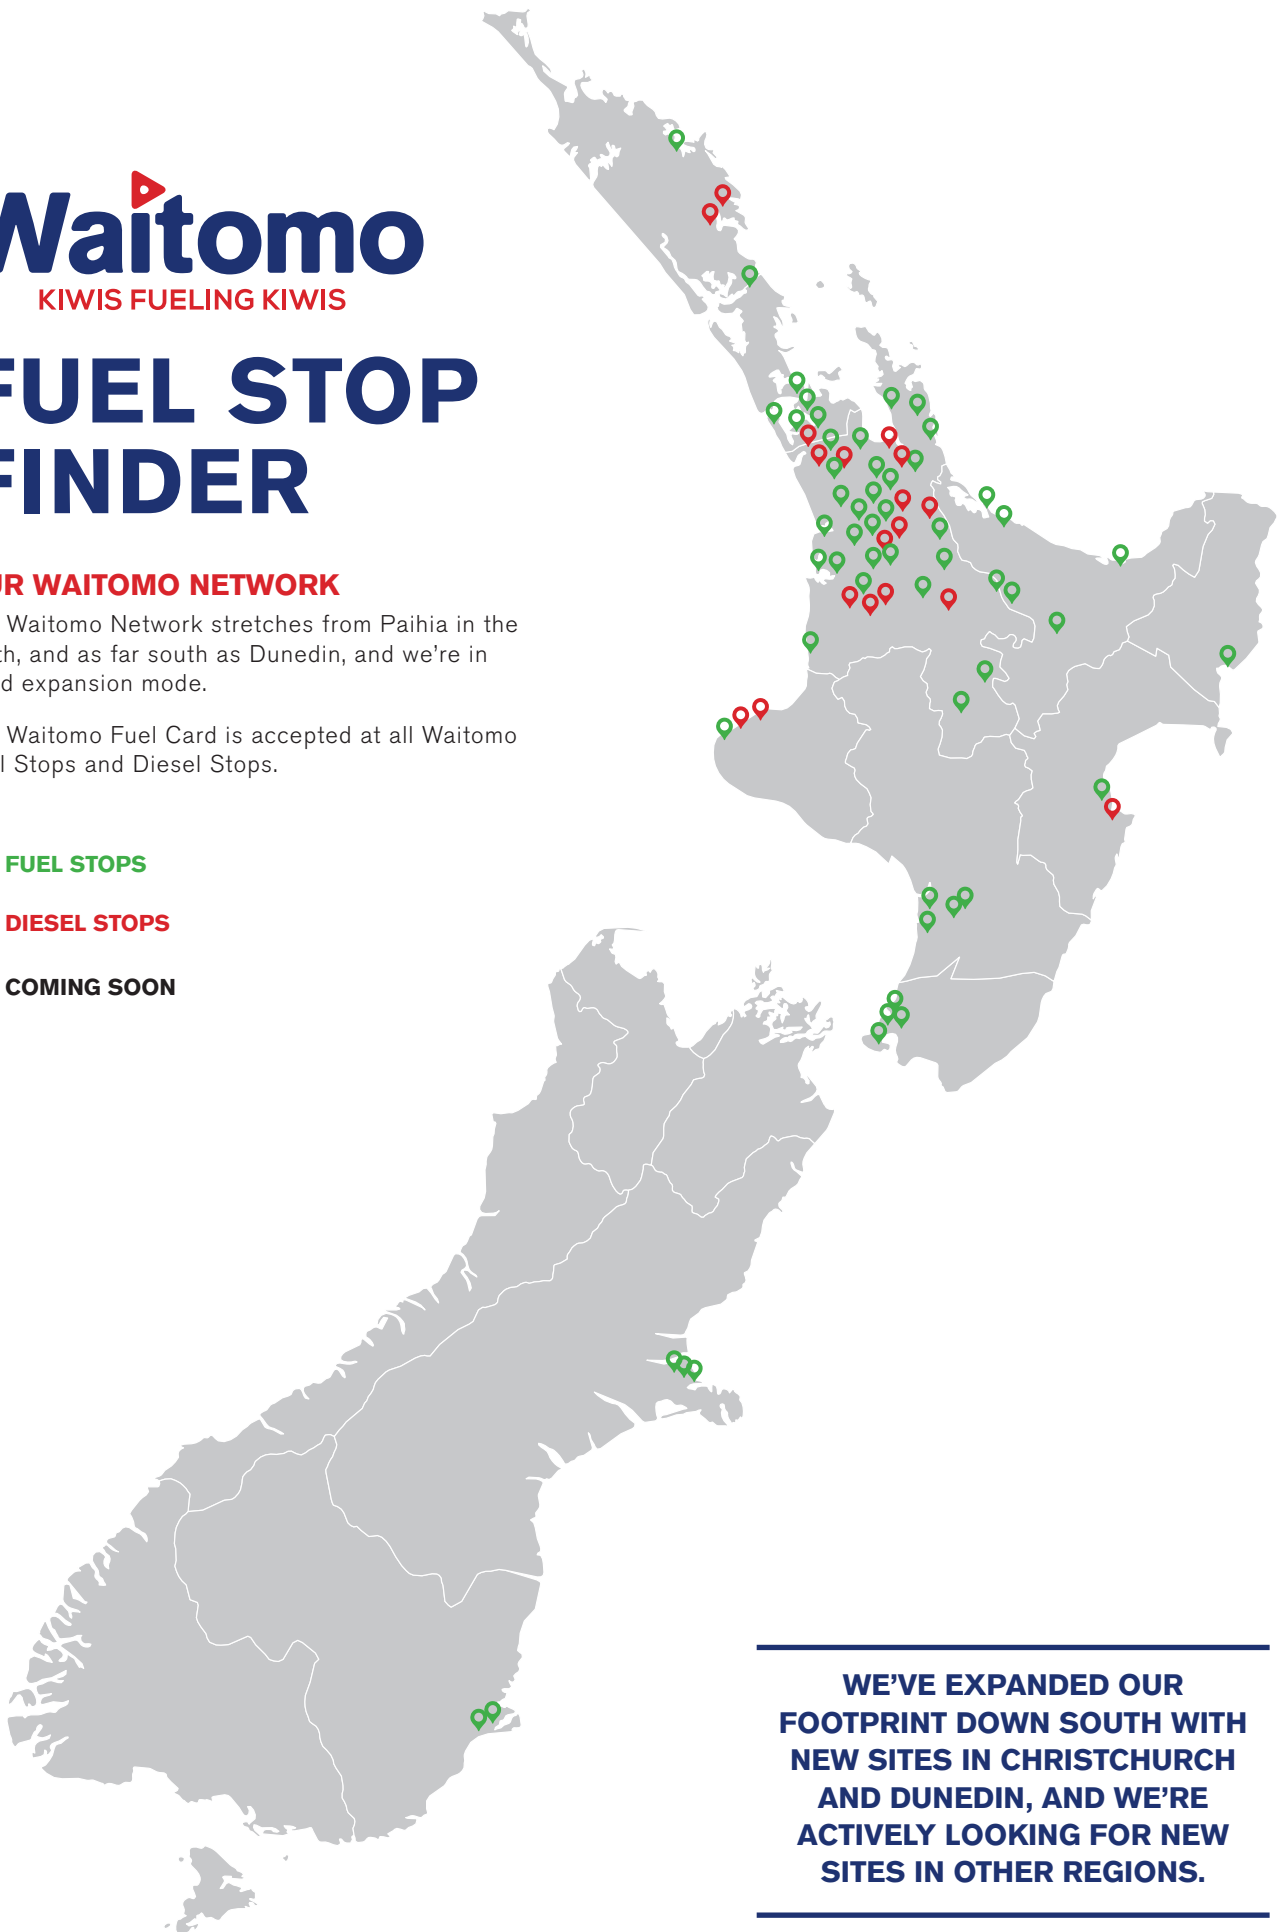

FUEL STOP FINDER

OUR WAITOMO NETWORK

Our Waitomo Network stretches from Paihia in the north, and as far south as Dunedin, and we're in rapid expansion mode.

Our Waitomo Fuel Card is accepted at all Waitomo Fuel Stops and Diesel Stops.

- FUEL STOPS
- DIESEL STOPS
- COMING SOON