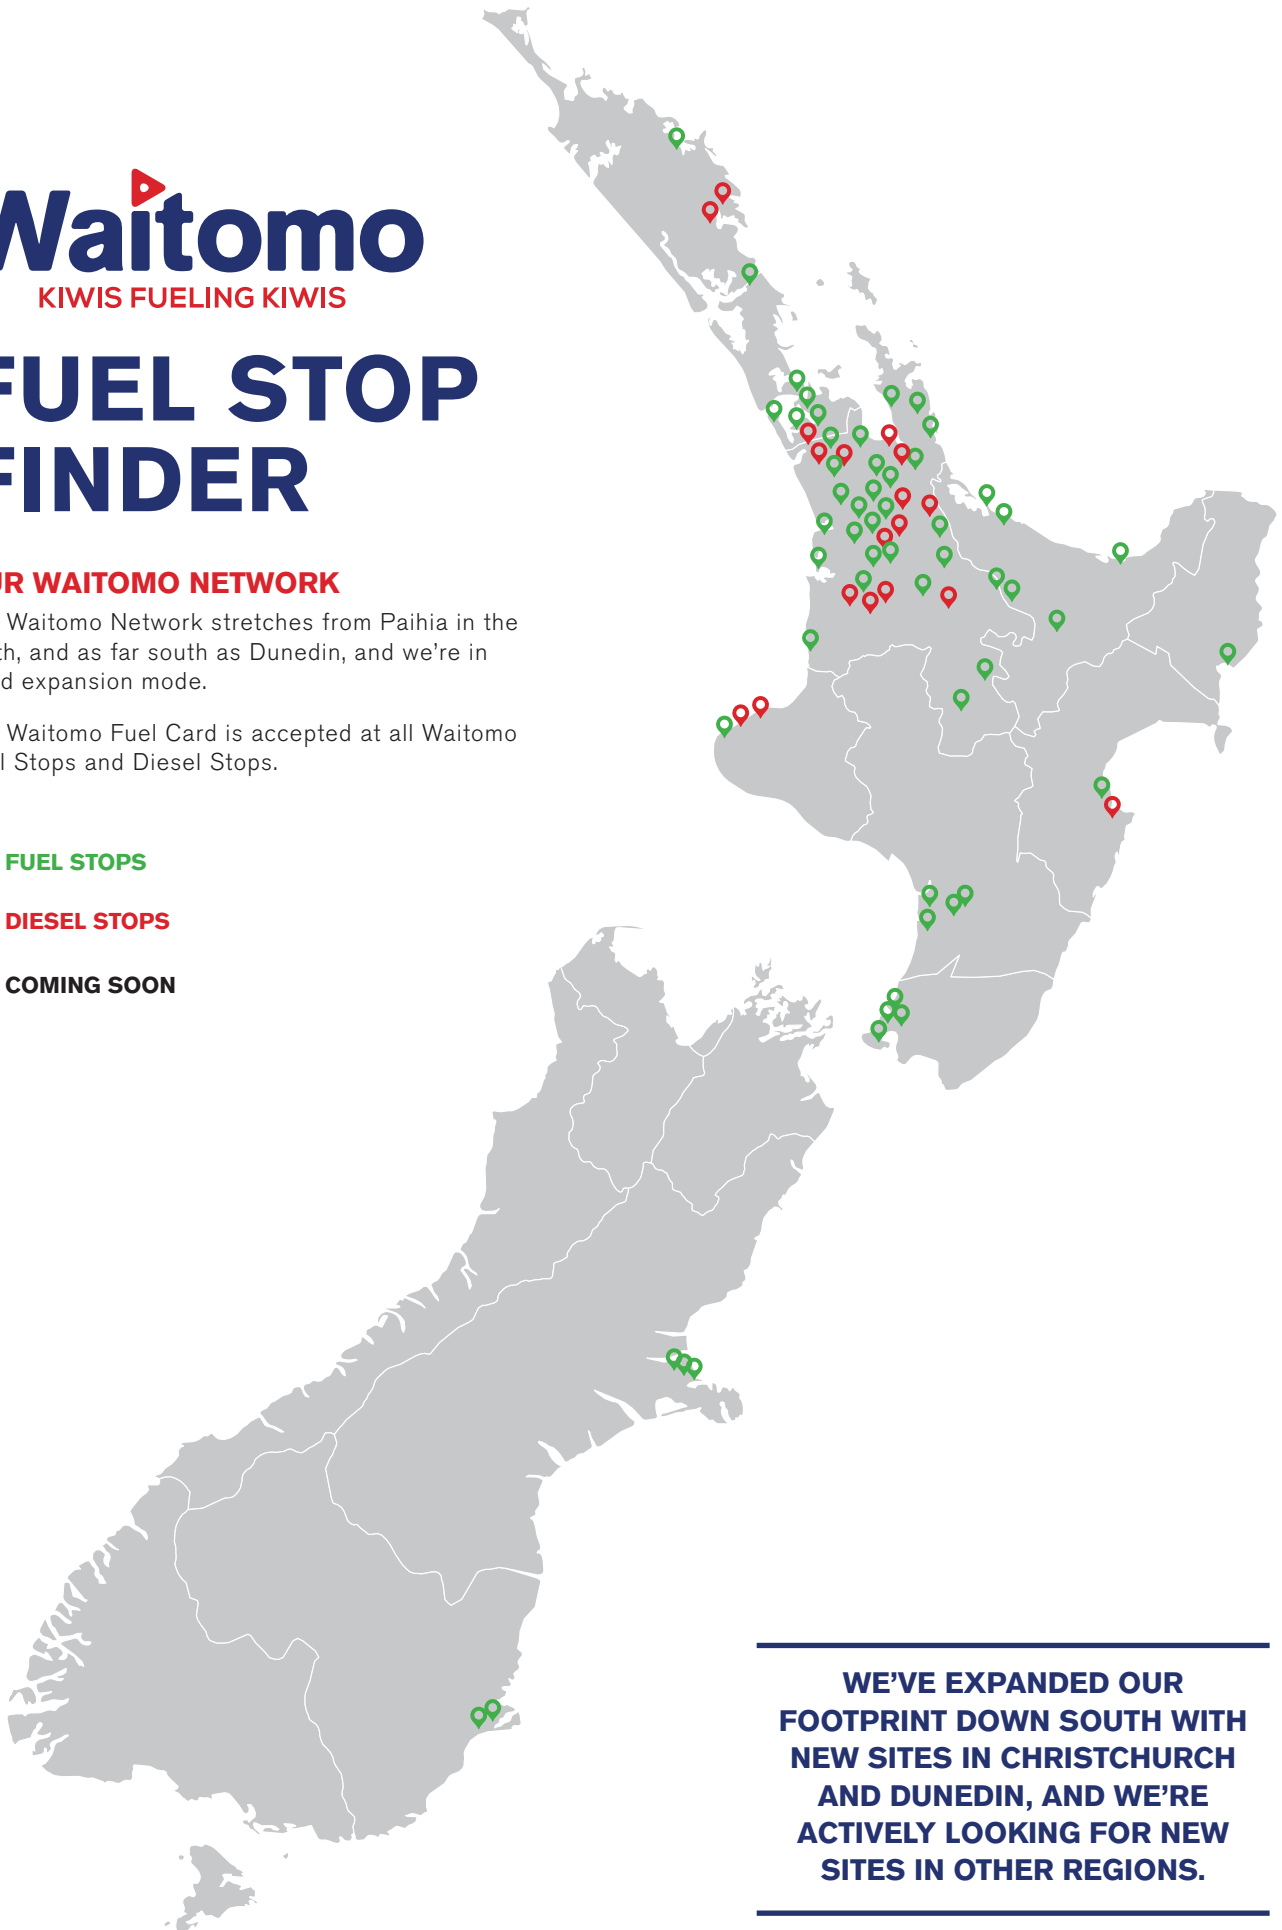

FUEL STOP FINDER

OUR WAITOMO NETWORK

Our Waitomo Network stretches from Paihia in the north, and as far south as Dunedin, and we're in rapid expansion mode.

Our Waitomo Fuel Card is accepted at all Waitomo Fuel Stops and Diesel Stops.

- FUEL STOPS
- DIESEL STOPS
- COMING SOON